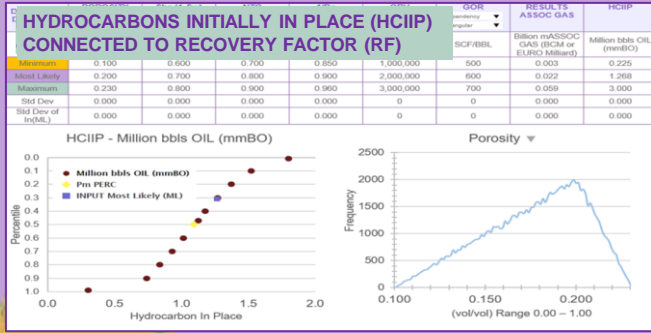

ALECA TECHNICAL TOOLKIT