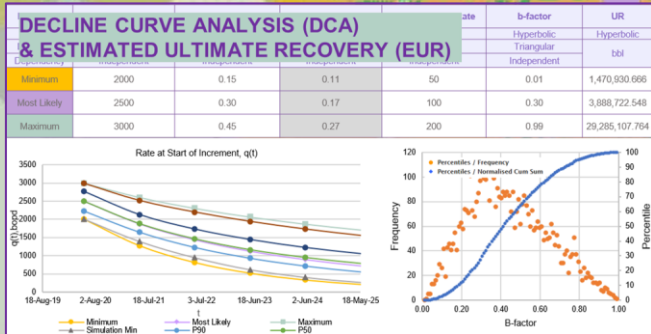

# Full cycle evaluation in a day...minutes!

ALECA Technical Toolkit enables teams to collaborate remotely and make fast technical & commercial decisions that focus on value and sustainability. We want multidisciplinary teams to understand the uncertainty and connection between HCIIP, DCA, RF, ECON & Carbon Footprint. This is done via a probabilistic analysis and through collaborating on a risk register, a project schedule, scope of work and deliverables. Performed quickly, at the start of the project.