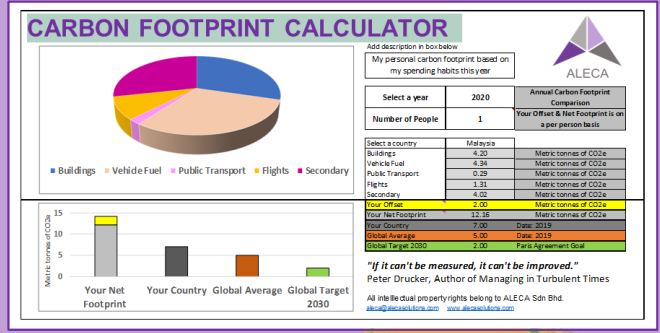

ALECA TECHNICAL TOOLKIT