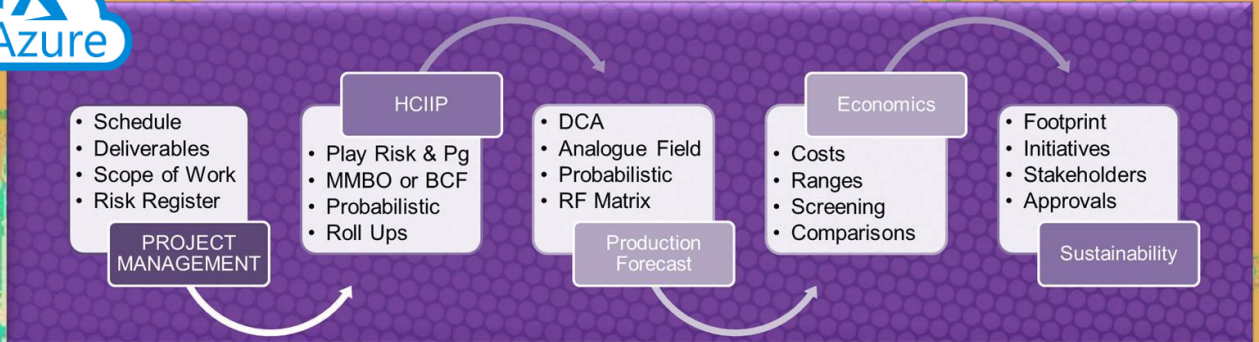

# ALECA TECHNICAL TOOLKIT

## COLLABORATE + EVALUATE → DECISION

# Full cycle evaluation in a day...minutes!

ALECA Technical Toolkit enables teams to collaborate remotely and make fast technical & commercial decisions that focus on value and sustainability. We want multidisciplinary teams to understand the uncertainty and connection between HCIIP, DCA, RF, ECON & Carbon Footprint. This is done via a probabilistic analysis and through collaborating on a risk register, a project schedule, scope of work and deliverables. Performed quickly, at the start of the project.