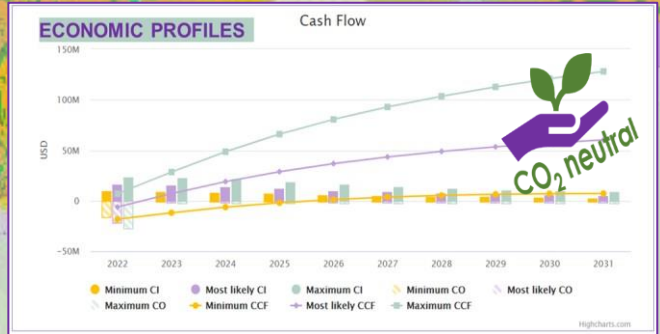

# Full cycle evaluation in a day...minutes!

ALECA Technical Toolkit enables teams to collaborate remotely and make fast technical & commercial decisions that focus on value and sustainability. We want multidisciplinary teams to understand the uncertainty and connection between HCIIP, DCA, RF, ECON & Carbon Footprint. This is done via a probabilistic analysis and through collaborating on a risk register, a project schedule, scope of work and deliverables. Performed quickly, at the start of the project.